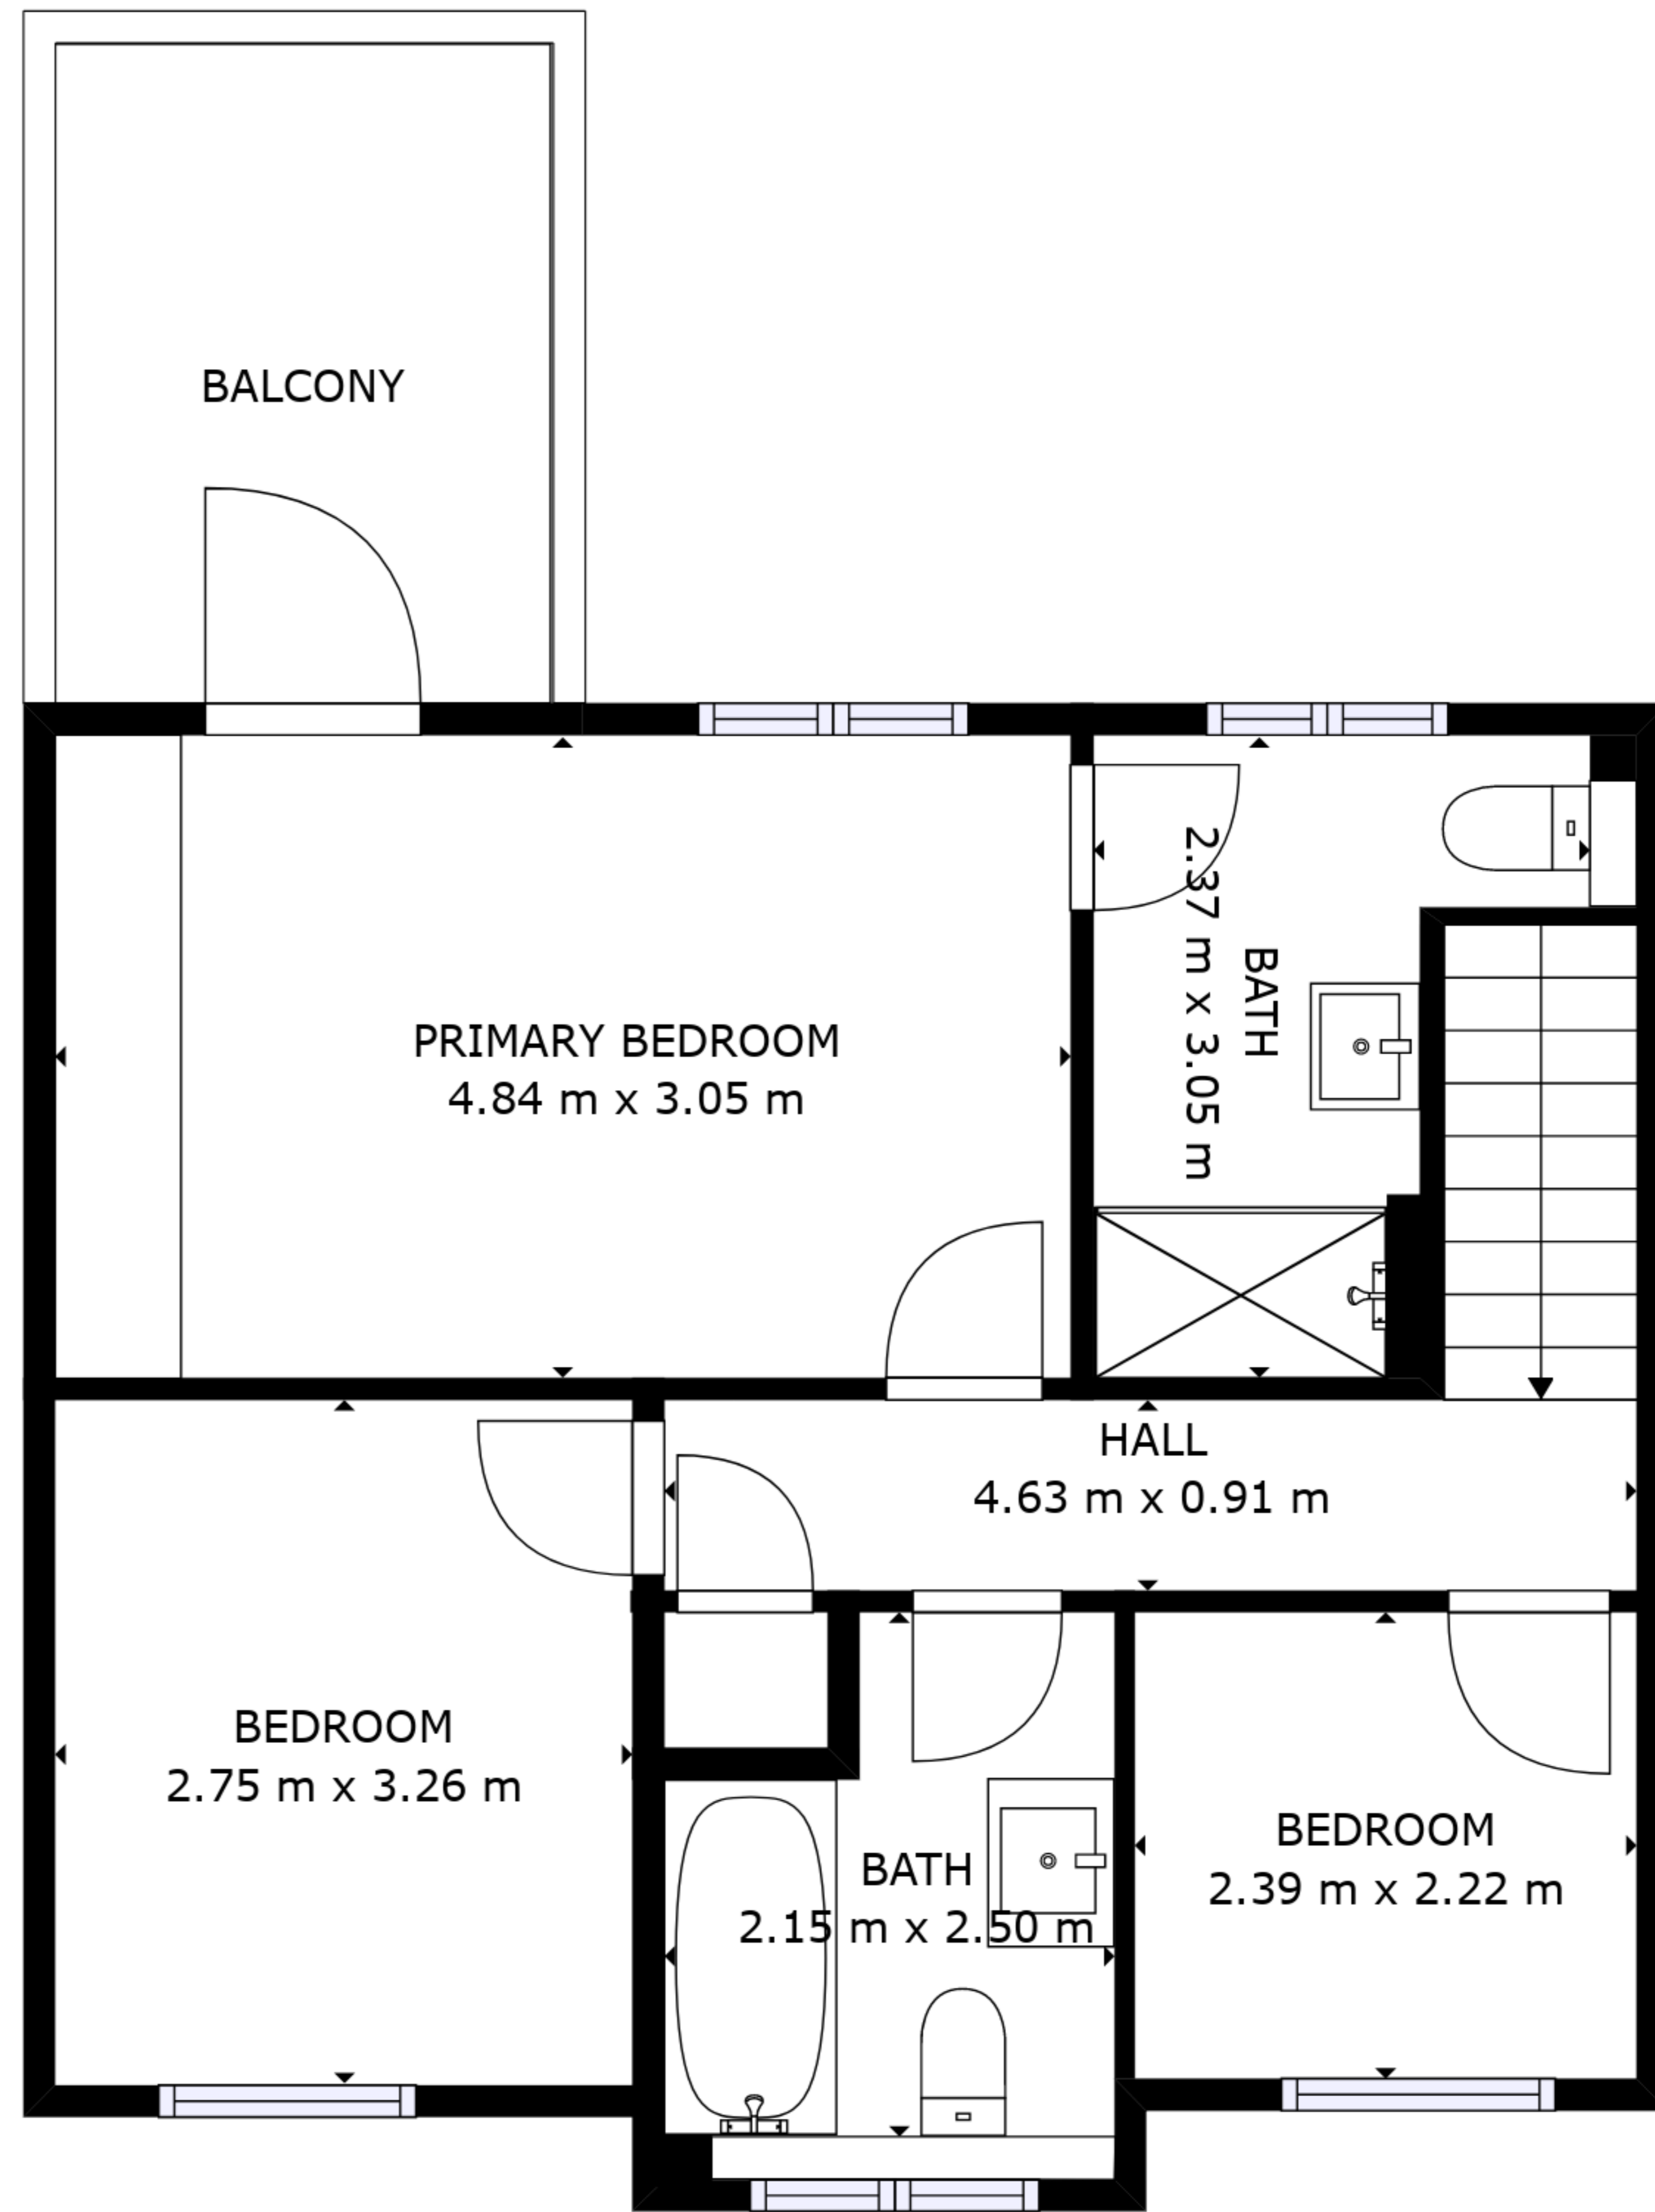

FLOOR 1

FLOOR 2

GROSS INTERNAL AREA
 FLOOR 1: 47 m², FLOOR 2: 49 m²
 EXCLUDED AREAS: , BALCONY: 7 m²
 TOTAL: 97 m²

SIZES AND DIMENSIONS ARE APPROXIMATE, ACTUAL MAY VARY.