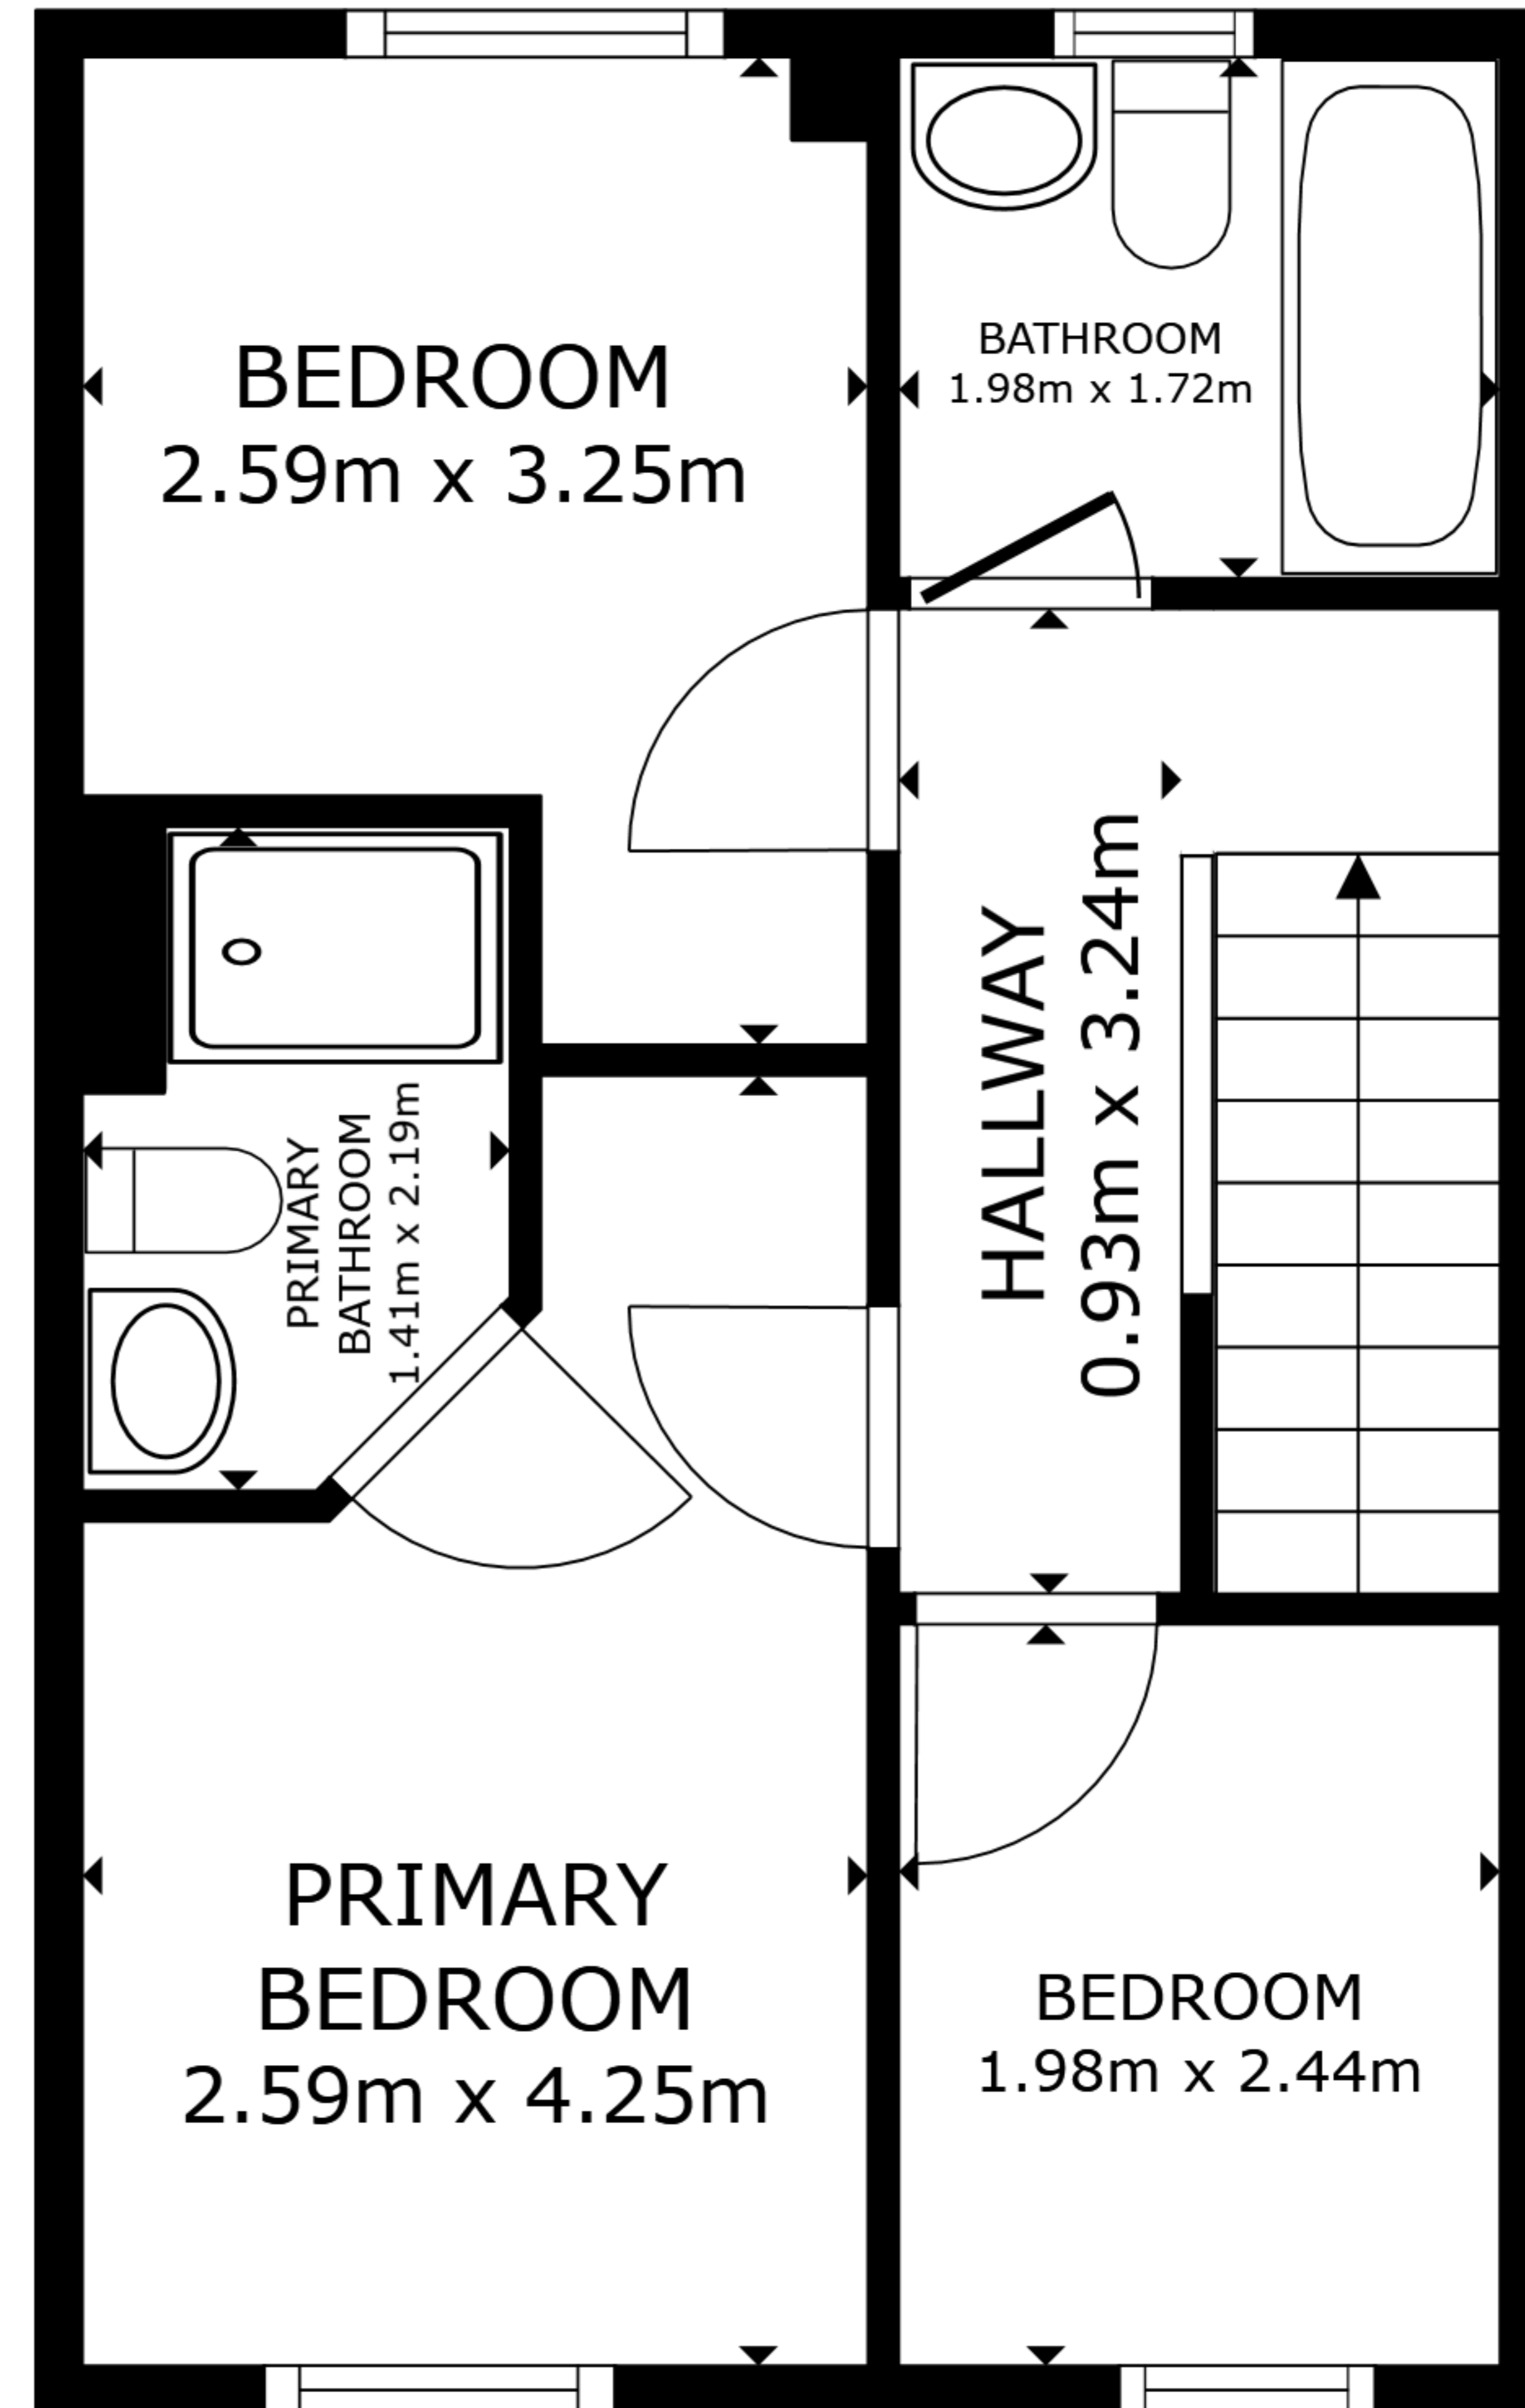

FLOOR 1

FLOOR 2

GROSS INTERNAL AREA
 FLOOR 1 35.5 sq.m. FLOOR 2 35.5 sq.m.
 TOTAL : 71.0 sq.m.

SIZES AND DIMENSIONS ARE APPROXIMATE, ACTUAL MAY VARY.